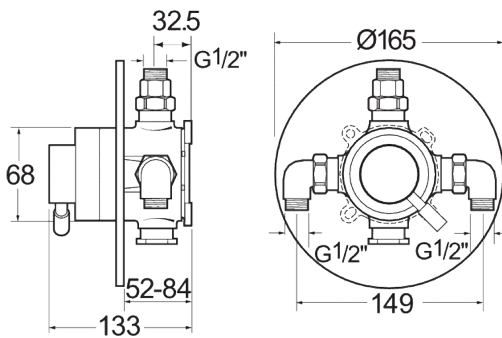

SHOWERS

DevaTM by METHVEN

Sequential Showers

Vision Concealed Sequential Shower Valve

Product Code: VSNVSEQT02

Finish: Chrome

Features

- Construction:** Brass
- Valve/Cartridge type:** Thermostatic
- Supply:** Suitable for all plumbing systems
- Inlet connections:** 15mm Compression
- Working pressures:** 0.1 - 5.0 bar
- Reduced water flow option available, use code HSR8

*Please refer to website for full warranty details.

Flow (Bar - l/min, open outlet)

Spout/Outlet

Flow 0.1	Flow 0.2	Flow 0.3	Flow 0.5	Flow 1.0	Flow 2.0	Flow 3.0
5	7	8	9.5	15.5	19	25

Handset/Head

N/A	N/A	N/A	N/A	N/A	N/A	N/A
-----	-----	-----	-----	-----	-----	-----